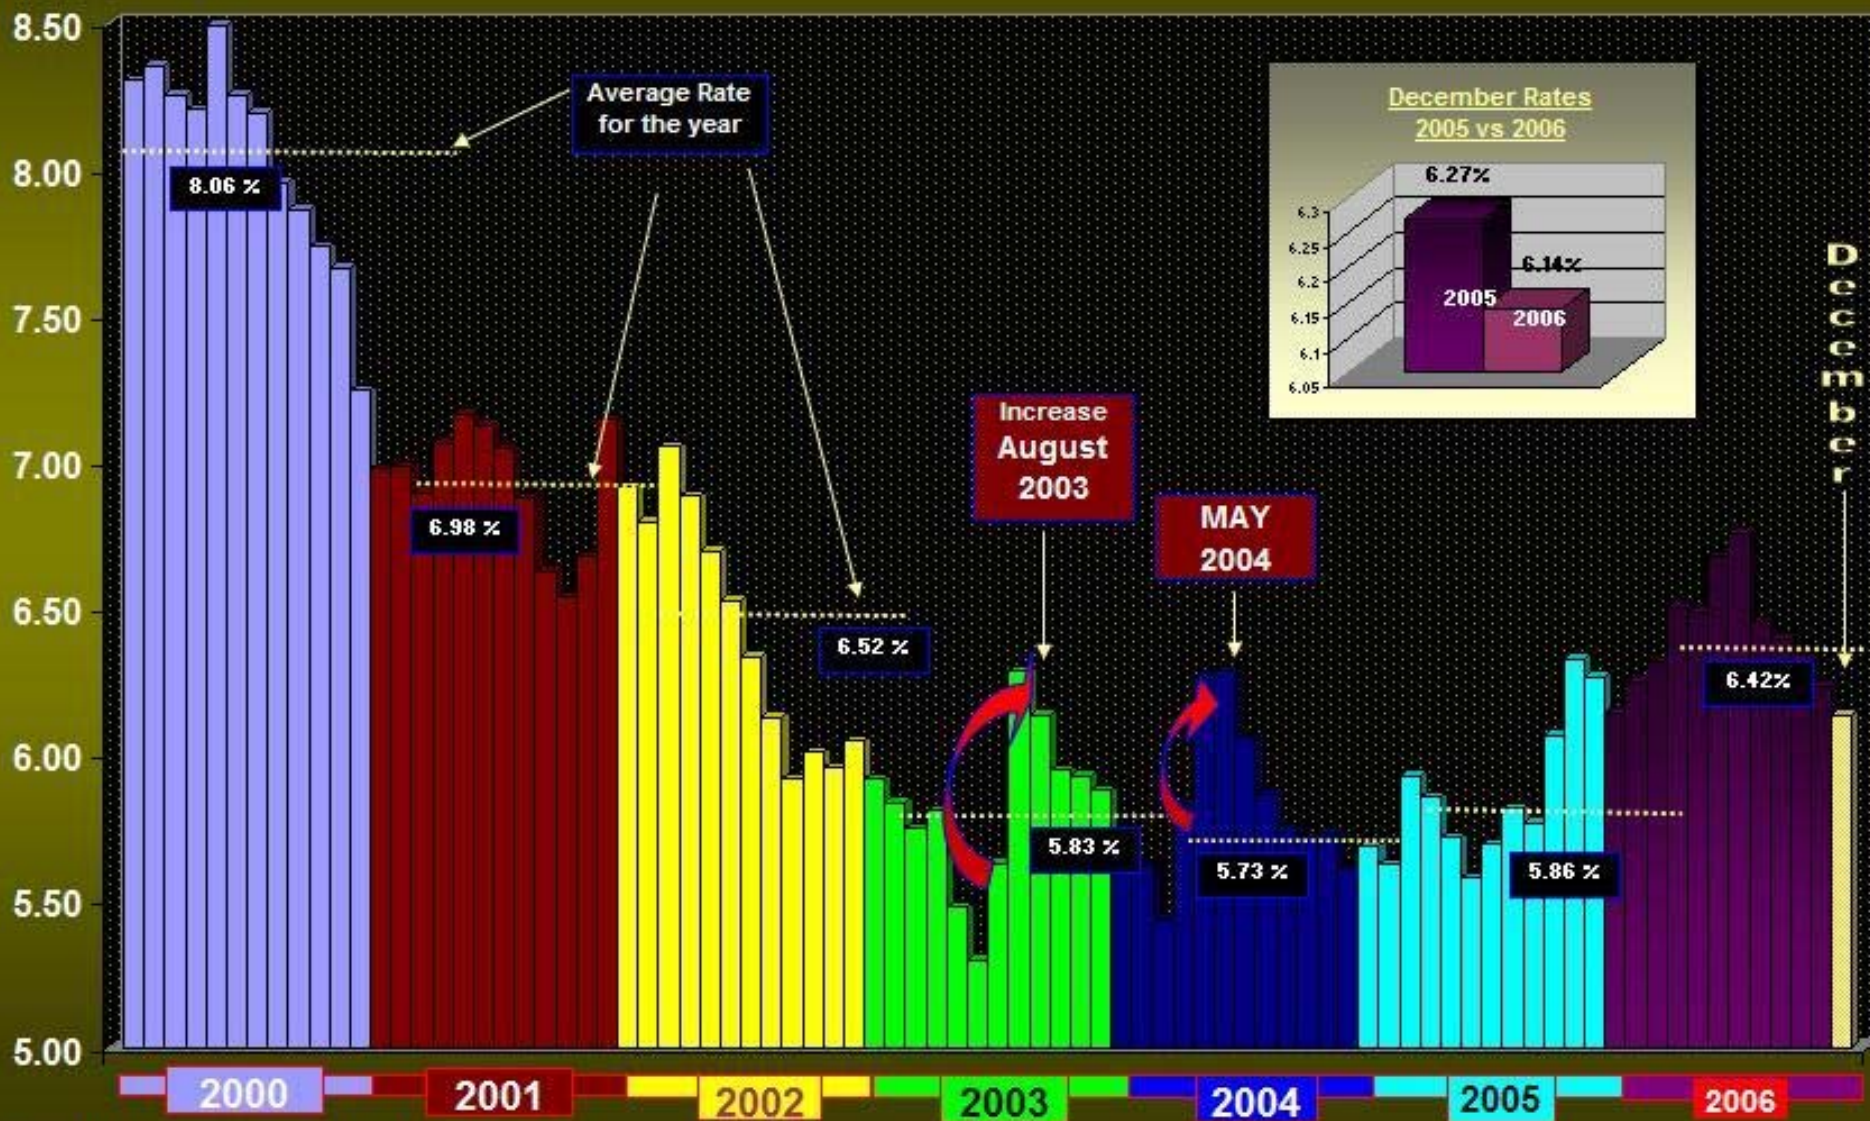

Interest Rate History for past 6 years

Rate History 2000 - 2006

Powered by LoanCentral LLC 425-709-7900

For additional information please contact George Charles at 425-709-7900