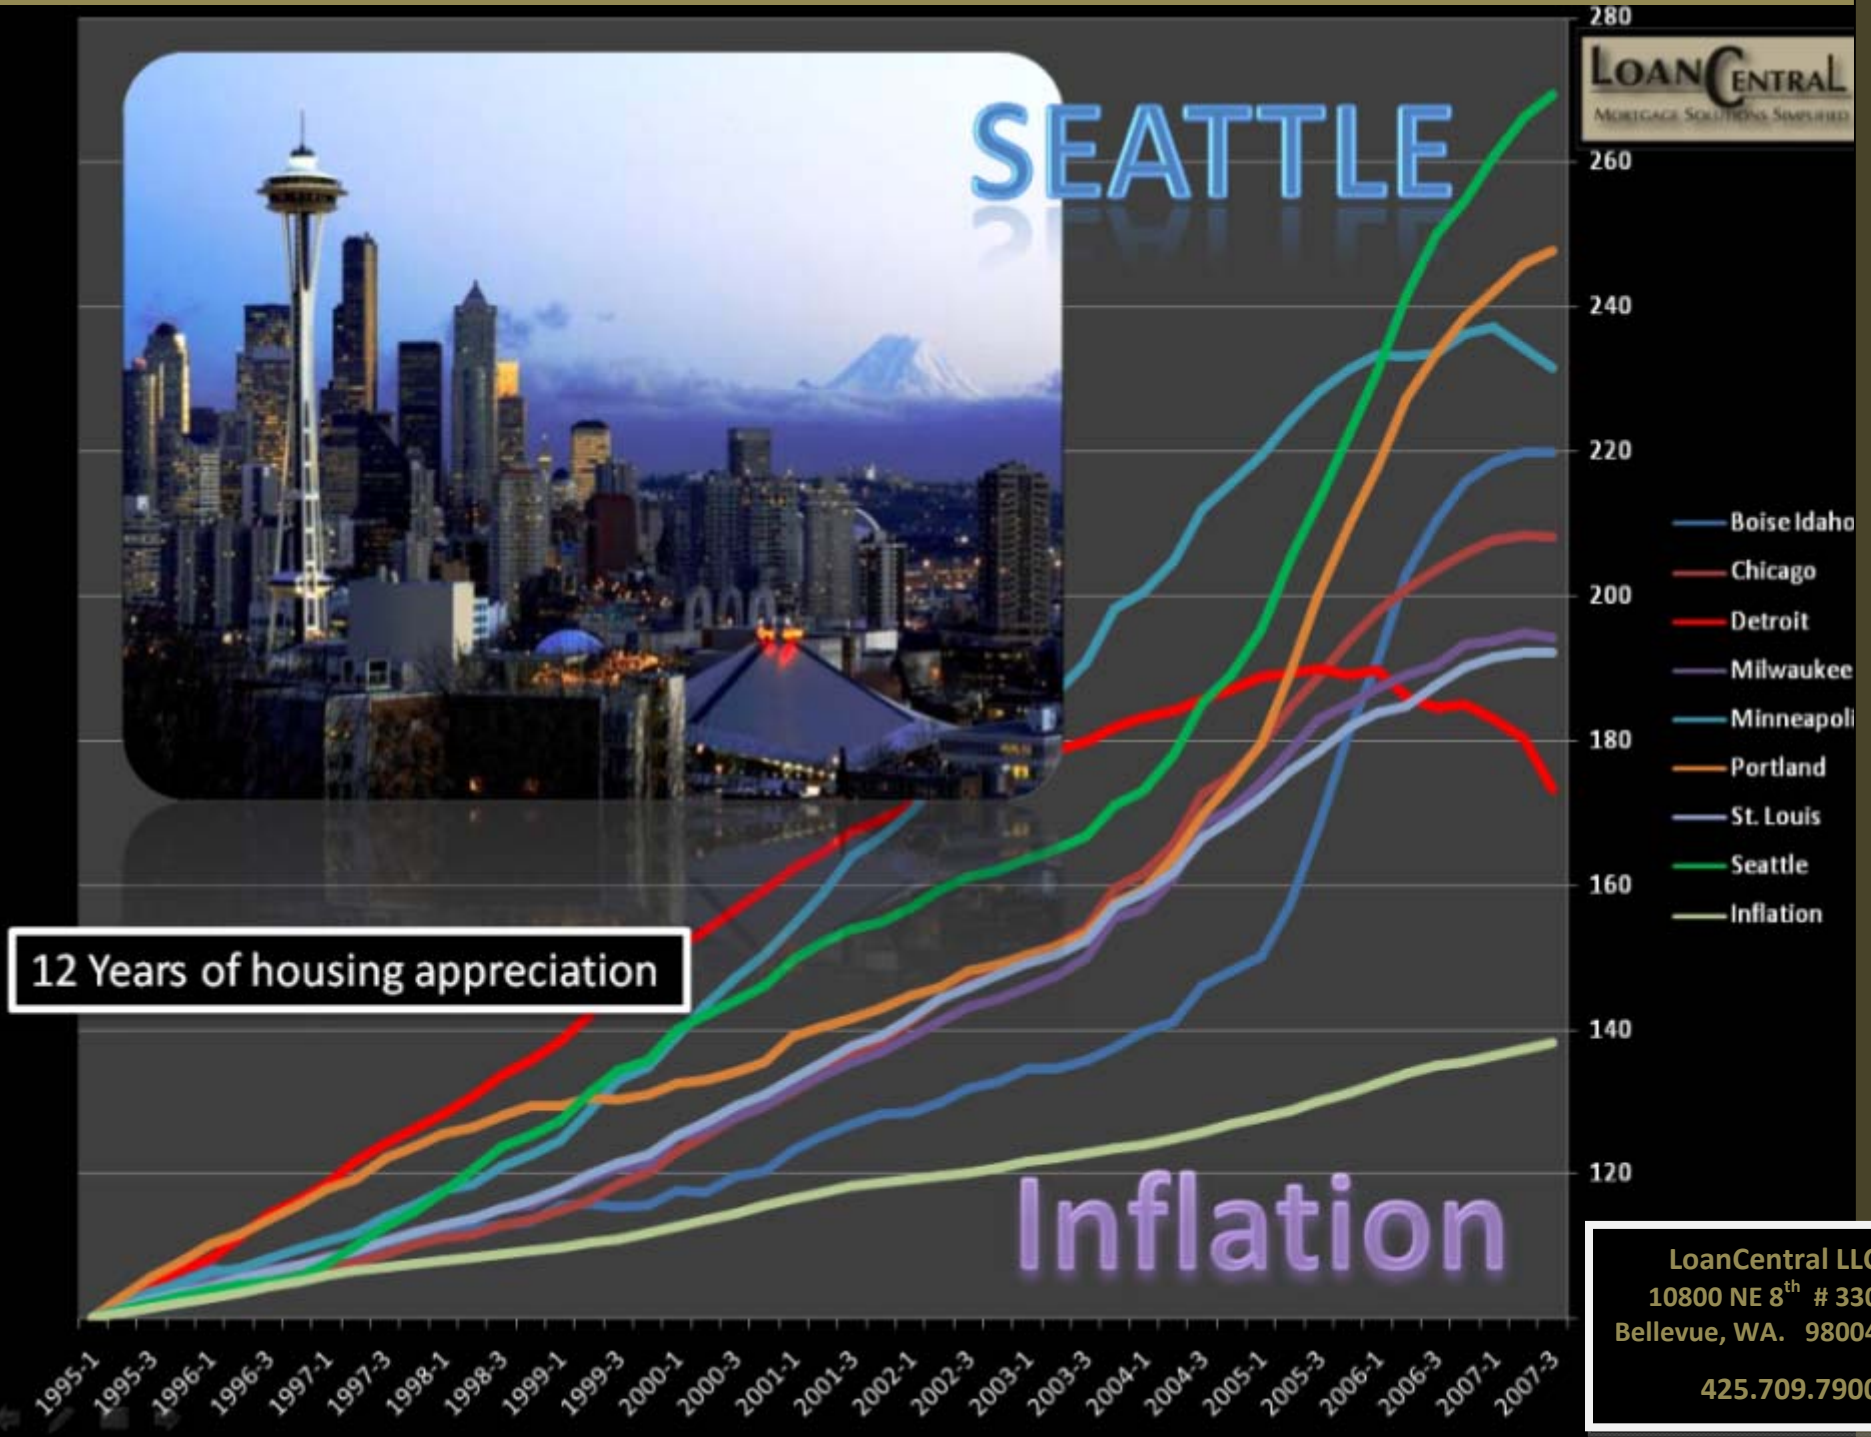

# SEATTLE

12 Years of housing appreciation

Inflation

LoanCentral LLC  
10800 NE 8<sup>th</sup> # 330  
Bellevue, WA. 98004  
425.709.7900